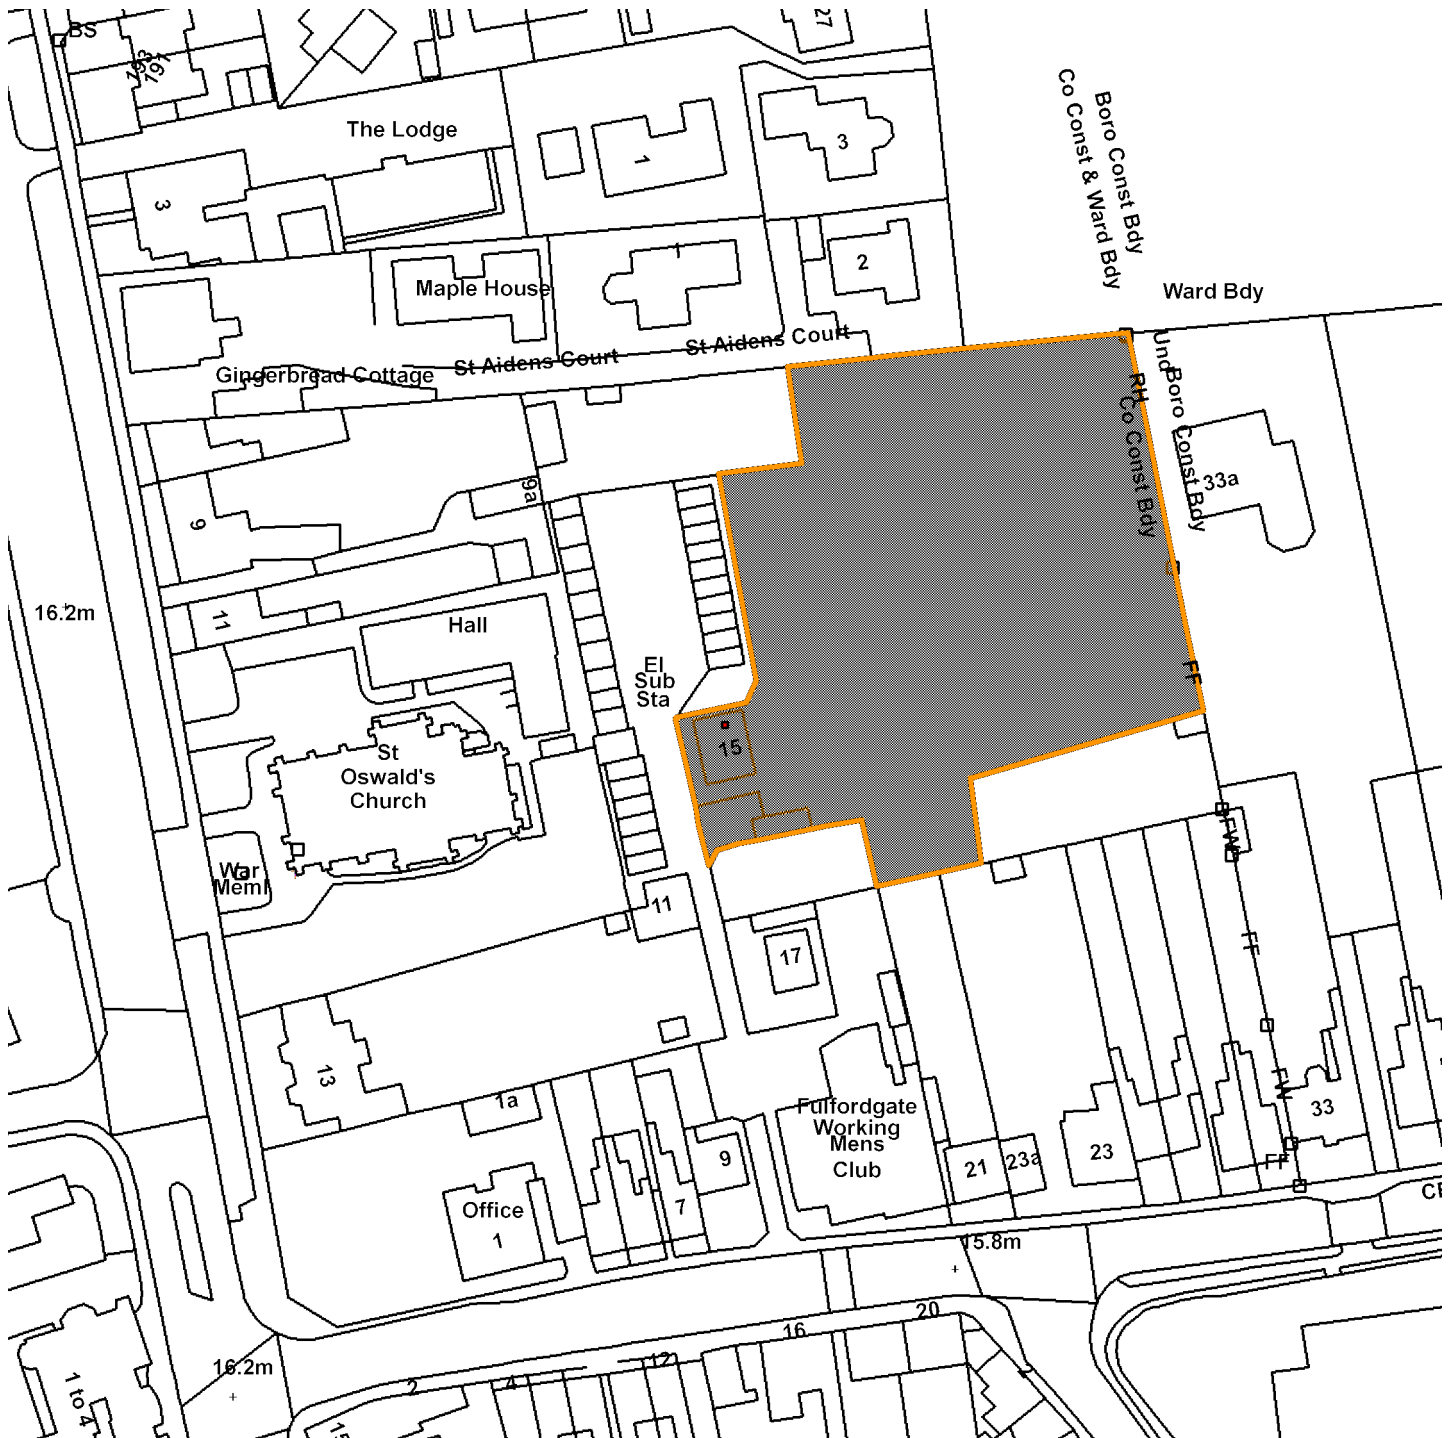

16/01047/FUL

15 Heslington Lane, YO10 4HB

Scale : 1:1084

Reproduced from the Ordnance Survey map with the permission of the Controller of Her Majesty's Stationery Office © Crown Copyright 2000.

Unauthorised reproduction infringes Crown Copyright and may lead to prosecution or civil proceedings.

Produced using ESRI (UK)'s MapExplorer 2.0 - <http://www.esriuk.com>

Organisation	City of York Council
Department	CES
Comments	Location Plan
Date	23 August 2016
SLA Number	Not Set